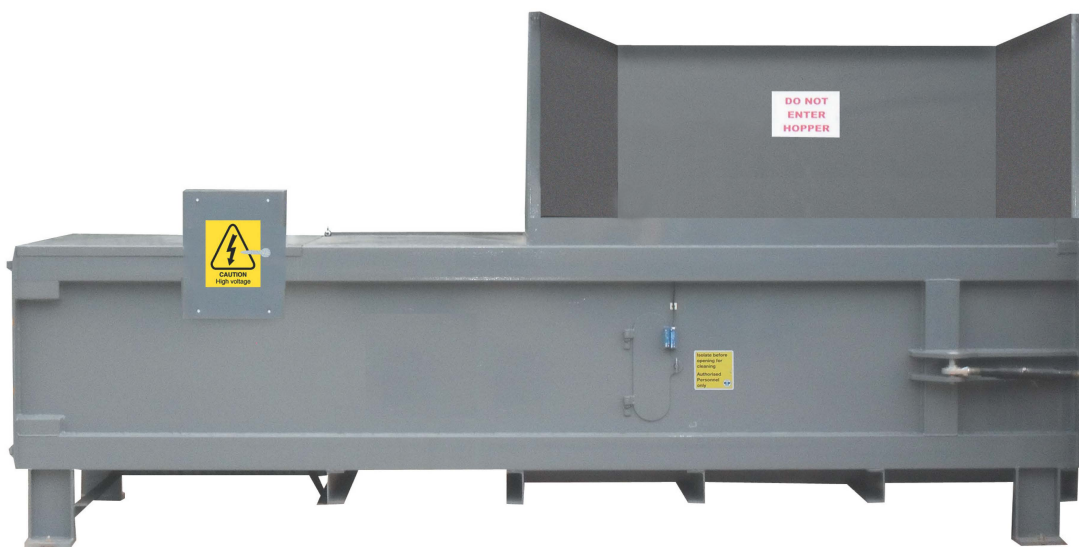

7 K G@2800 Static Compactor

General Description

The 7 K G@2800 Static Compactor is ideal for large volume & bulky waste materials. Its large charge box make it the ideal Compactor for Civic Amenity & local Authority waste sites.

OPTIONAL :

- Conveyor Feed.
- Hydraulic Bin Tipper & Safety Cage.
- Fully Enclosed Hopper.
- Dock Level Loading Options.

Technical Specification

7 K G@2800 Static Compactor

Width:	2050mm
Length:	4810mm
Weight:	4500kg
Electric Motor:	15kw
Mains Supply fused:	32 amp
Cycle time:	48 seconds
Charge Box Volume :	2.8m ³

Aperture Length:	1800mm
Aperture Width:	1680mm
Ram Depth:	917mm
Loading Height :	1400mm

7 K G@2800 Static Compactor
Waste Solutions Limited
Tel +44 (0)1205 811111 Fax +44 (0)1205 811111 Email info@clearwaste.co.uk